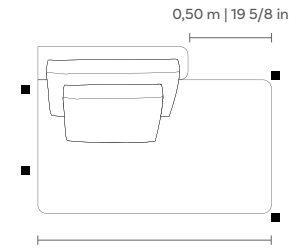

# Lior

SOFÁS  
SOFÁS | SOFÁS

2B2	ASS	DEC	ENC
1,80 m   70 7/8 in	2	2	2
2,00 m   78 6/8 in	2	2	2
2,20 m   86 5/8 in	2	2	2
2,40 m   94 4/8 in	2	2	2
2,60 m   102 3/8 in	2	2	2
2,80 m   110 2/8 in	2	2	2
3,00 m   118 1/8 in	2	2	2

1B1	ASS	DEC	ENC
1,00 m   39 3/8 in	1	1	1
1,10 m   43 2/8 in	1	1	1
1,20 m   47 2/8 in	1	1	1
1,30 m   51 1/8 in	1	1	1
1,40 m   55 1/8 in	1	1	1
1,50 m   59 in	1	1	1

SB1	ASS	DEC	ENC
0,90 m   35 3/8 in	1	1	1
1,00 m   39 3/8 in	1	1	1
1,10 m   43 2/8 in	1	1	1
1,20 m   47 2/8 in	1	1	1
1,30 m   51 1/8 in	1	1	1
1,40 m   55 1/8 in	1	1	1

SBBI (D/E)	ASS	DEC	ENC
1,40 m   55 1/8 in	1	1	1
1,50 m   59 in	1	1	1
1,60 m   63 in	1	1	1
1,70 m   66 7/8 in	1	1	1
1,80 m   70 7/8 in	1	1	1
1,90 m   74 6/8 in	1	1	1

CH1B	ASS	DEC	ENC
1,00 x 1,60 m   39 3/8 x 63 in	1	1	1
1,10 x 1,60 m   43 2/8 x 63 in	1	1	1
1,20 x 1,60 m   47 2/8 x 63 in	1	1	1
1,30 x 1,60 m   51 1/8 x 63 in	1	1	1
1,40 x 1,60 m   55 1/8 x 63 in	1	1	1