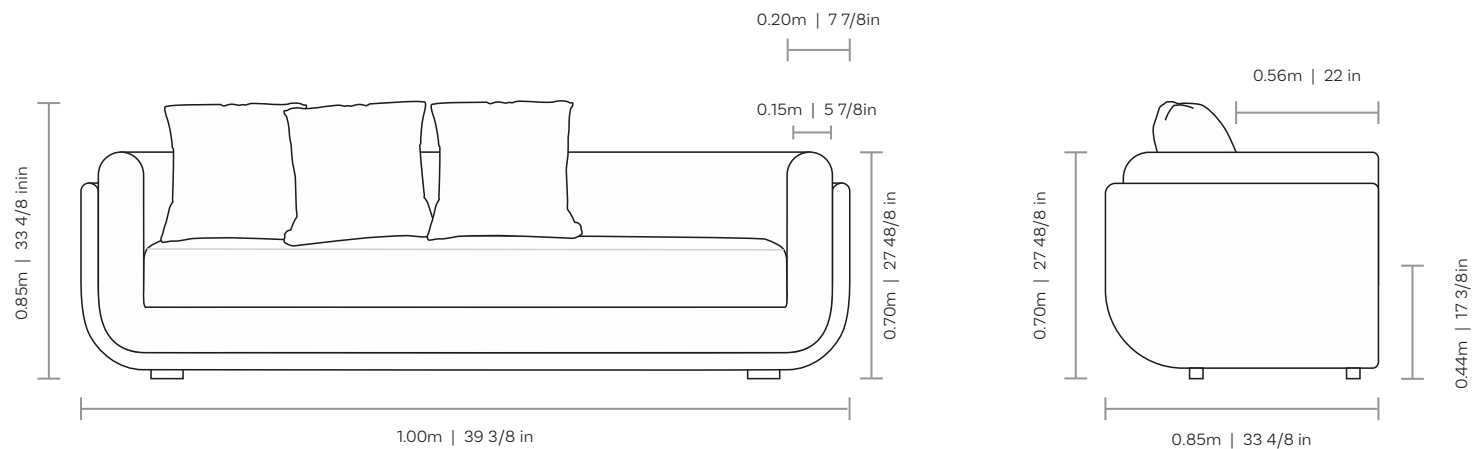

Arlo

SOFÁS
SOFAS | SOFÁS

Assento e braços fixos, com costura em pesponto simples. Encosto fixo com costura em pesponto duplo. Almofada de assento com costura em pesponto simples, espumas em eco-espuma, D26 e D20 soft, envoltas em manta siliconada. Pés em polipropileno na cor preta.

Arlo

SOFÁS
SOFAS | SOFÁS

2 BRAÇOS 1 ASSENTO

DIMENSÕES	ALMOFADAS
DIMENSIONS | DIMENSIONES	CUSHIONS | COJINES
1.80m | 70 7/8in	2
2.00m | 78 6/8in	2
2.20m | 86 5/8in	3
2.40m | 94 4/8in	3
2.60m | 102 3/8in	3
2.80m | 110 2/8in	4
3.00m | 118 1/8in	4

1 BRAÇO 1 ASSENTO

DIMENSÕES	ALMOFADAS
DIMENSIONS | DIMENSIONES	CUSHIONS | COJINES
1.00m | 39 3/8in	1
1.10m | 43 2/8in	1
1.20m | 47 2/8in	1
1.30m | 51 1/8in	2
1.40m | 55 1/8in	2
1.50m | 59in	2

SEM BRAÇOS 1 ASSENTO

DIMENSÕES	ALMOFADAS
DIMENSIONS | DIMENSIONES	CUSHIONS | COJINES
0.80m | 31 4/8in	1
0.90m | 35 3/8in	1
1.00m | 39 3/8in	1
1.10m | 43 2/8in	2
1.20m | 47 2/8in	2
1.30m | 51 1/8in	2

PUFF BI

DIMENSÕES
DIMENSIONS | DIMENSIONES
0.80m | 31 4/8in
0.90m | 35 3/8in
1.00m | 39 3/8in
1.10m | 43 2/8in
1.20m | 47 2/8in
1.30m | 51 1/8in

CANTO (CTO)

DIMENSÕES	ALMOFADAS
DIMENSIONS | DIMENSIONES	CUSHIONS | COJINES
0.85m | 33 4/8in	3

PUFF MEIO

DIMENSÕES
DIMENSIONS | DIMENSIONES
0.80m | 31 4/8in
0.90m | 35 3/8in
1.00m | 39 3/8in
1.10m | 43 2/8in
1.20m | 47 2/8in
1.30m | 51 1/8in

CH EV ATF

DIMENSÕES	ALMOFADAS
DIMENSIONS | DIMENSIONES	CUSHIONS | COJINES
0.85m x 1.50m | 33 4/8in x 63in	3
0.85m x 1.70m | 33 4/8in x 66 7/8in	3
0.85m x 1.80m | 33 4/8in x 70 7/8in	3
0.85m x 1.90m | 33 4/8in x 74 6/8in	4
0.85m x 2.00m | 33 4/8in x 78 6/8in	4
0.85m x 2.10m | 33 4/8in x 82 5/8in	4

PUFF

DIMENSÕES
DIMENSIONS | DIMENSIONES
1.00m x 0.60m | 39 3/8in x 23 5/8in

POLTRONA

DIMENSÕES	ALMOFADAS
DIMENSIONS | DIMENSIONES	CUSHIONS | COJINES
1.00m x 0.85m | 39 3/8in x 33 4/8in	1

BANCO BAIXO

DIMENSÕES
DIMENSIONS | DIMENSIONES
1.10m x 0.60m | 43 2/8in x 23 5/8in
1.20m x 0.60m | 47 2/8in x 23 5/8in
1.30m x 0.60m | 51 1/8in x 23 5/8in
1.40m x 0.60m | 55 1/8in x 23 5/8in
1.50m x 0.60m | 59in

BANCO ALTO

DIMENSÕES
DIMENSIONS | DIMENSIONES
1.10m x 0.60m | 43 2/8in x 23 5/8in
1.20m x 0.60m | 47 2/8in x 23 5/8in
1.30m x 0.60m | 51 1/8in x 23 5/8in
1.40m x 0.60m | 55 1/8in x 23 5/8in
1.50m x 0.60m | 59in